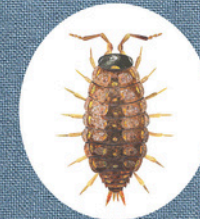

# Mini-beast Guide

How many of these cool creatures can you spot?

0 Legs

Snail

Slug

Worm

6 Legs  
Insects

Ant

Bug

Wasp

Beetle

Fly

Bee

Earwig

Cricket/Grasshopper

Moth

Dragonfly

Damselfly

Butterfly

8 Legs  
Arachnids

Spider

Harvestman

Tick

Mite

14 Legs

Woodlouse

Pill Woodlouse

more than  
14 Legs

Centipede

Millipede

Look how many different species of mini-beast are found in Britain!

Snails: approx. 120  
Slugs: 46  
Worms: 27  
Ants: 61  
Bugs: approx. 2000  
Wasps: over 7000  
Beetles: over 4200  
Flies: approx. 7000  
Bees: approx. 270  
Earwigs: 7  
Moths: over 2500  
Butterflies: 59