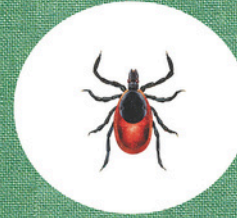

# Mini-beast Guide

How many of these cool creatures can you spot?

0 Legs

Snail

Slug

Worm

6 Legs  
Insects

Ant

Bug

Wasp

Beetle

Fly

Bee

Earwig

Cricket/Grasshopper

Moth

Dragonfly

Damselfly

Butterfly

8 Legs  
Arachnids

Spider

Harvestman

Tick

Mite

14 Legs

Woodlouse

Pill Woodlouse

more than  
14 Legs

Centipede

Millipede

Look how many different species of mini-beast are found in Britain!

Snails: approx. 120  
Slugs: 46  
Worms: 27  
Ants: 61  
Bugs: approx. 2000  
Wasps: over 7000  
Beetles: over 4200  
Flies: approx. 7000  
Bees: approx. 270  
Earwigs: 7  
Moths: over 2500  
Butterflies: 59