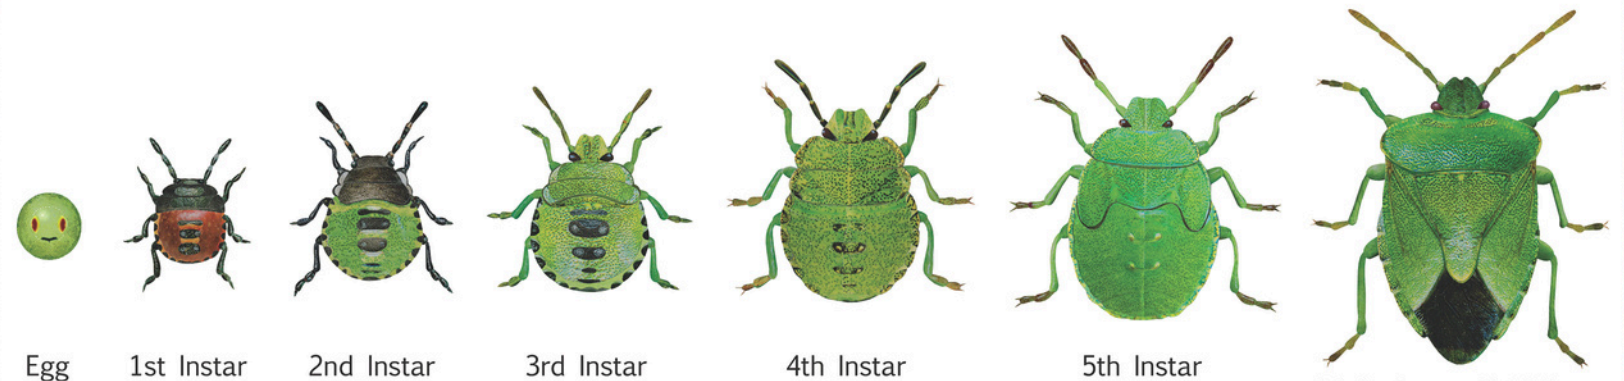

# Amazing Transformations by Metamorphosis

Insects totally transform the way they look a number of times during their lifetime. Take a look at some extraordinary insects and the amazing changes they go through.

## Complete Metamorphosis

Many insects including beetles, flies, ants, moths, fleas and butterflies go through 4 massive changes of appearance during their lifetime.

The 3rd stage appears inactive, but inside its outer shell the insect is changing from larvae to adult.

Egg Caterpillar Chrysalis Adult Butterfly

Peacock Butterfly Lifecycle

Egg Larva Pupa Adult Ladybird

7-spot Ladybird Lifecycle

## Incomplete Metamorphosis

Some insects including bugs, lice, grasshoppers and crickets change appearance many times before adulthood. An insect's hard shell doesn't grow, so when it gets too tight, it splits and sheds to reveal a fresh, larger skin underneath. Each change is called an instar and can look radically different.