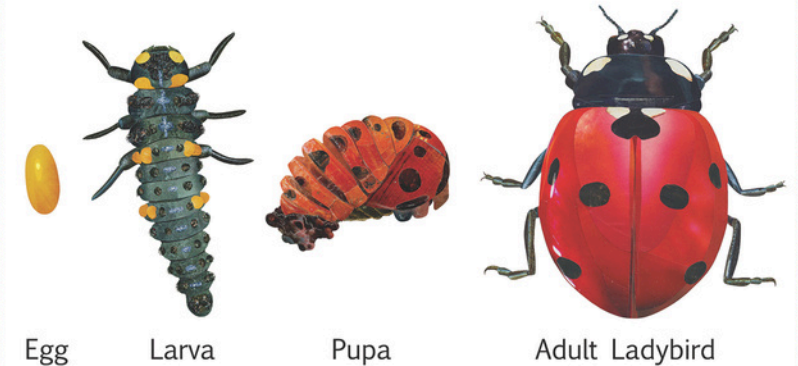

# Amazing Transformations by Metamorphosis

Insects totally transform the way they look a number of times during their lifetime. Take a look at some extraordinary insects and the amazing changes they go through.

## Complete Metamorphosis

Many insects including beetles, flies, ants, moths, fleas and butterflies go through 4 massive changes of appearance during their lifetime.

The 3rd stage appears inactive, but inside its outer shell the insect is changing from larvae to adult.

Egg Caterpillar Chrysalis Adult Butterfly

Peacock Butterfly Lifecycle

Egg Larva Pupa Adult Ladybird

7-spot Ladybird Lifecycle

## Incomplete Metamorphosis

Some insects including bugs, lice, grasshoppers and crickets change appearance many times before adulthood. An insect's hard shell doesn't grow, so when it gets too tight, it splits and sheds to reveal a fresh, larger skin underneath. Each change is called an instar and can look radically different.