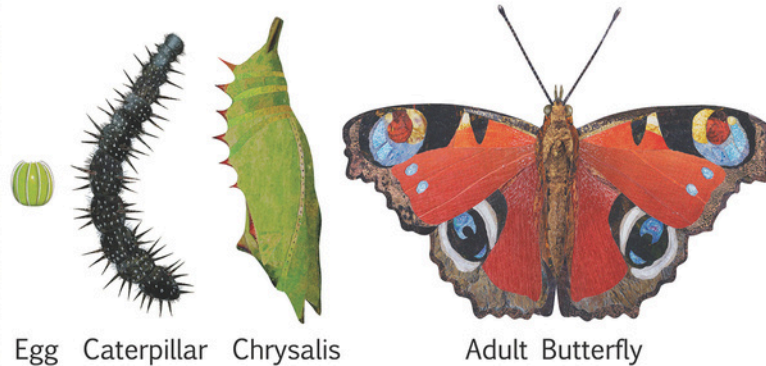

14 Legs

Woodlouse

Pill Woodlouse

more than  
14 Legs

Centipede

Millipede

Look how many different species of mini-beast are found in Britain!

Snails: approx. 120  
Slugs: 46  
Worms: 27  
Ants: 61  
Bugs: approx. 2000  
Wasps: over 7000  
Beetles: over 4200  
Flies: approx. 7000  
Bees: approx. 270  
Earwigs: 7  
Moths: over 2500  
Butterflies: 59

Damselflies: 21  
Dragonflies: 36  
Crickets: 23  
Grasshoppers: 11  
Spiders: approx. 650  
Harvestmen: approx. 25  
Ticks: 20  
Mites: approx. 300  
Woodlice: 65  
Centipedes: 61  
Millipedes: 83

# Amazing Transformations by Metamorphosis

Insects totally transform the way they look a number of times during their lifetime. Take a look at some extraordinary insects and the amazing changes they go through.

## Complete Metamorphosis

Many insects including beetles, flies, ants, moths, fleas and butterflies go through 4 massive changes of appearance during their lifetime.

The 3rd stage appears inactive, but inside its outer shell the insect is changing from larvae to adult.