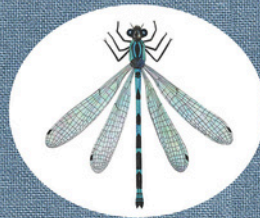

# Mini-beast Guide

How many of these cool creatures can you spot?

0 Legs

Snail

Slug

Worm

6 Legs  
Insects

Ant

Bug

Wasp

Beetle

Fly

Bee

Earwig

Cricket/Grasshopper

Moth

Dragonfly

Damselfly

Butterfly

8 Legs  
Arachnids

Spider

Harvestman

Tick

Mite

14 Legs

Woodlouse

Pill Woodlouse

more than  
14 Legs

Centipede

Millipede

Look how many different species of mini-beast are found in Britain!

Snails: approx. 120  
Slugs: 46  
Worms: 27  
Ants: 61  
Bugs: approx. 2000  
Wasps: over 7000  
Beetles: over 4200  
Flies: approx. 7000  
Bees: approx. 270  
Earwigs: 7  
Moths: over 2500  
Butterflies: 59